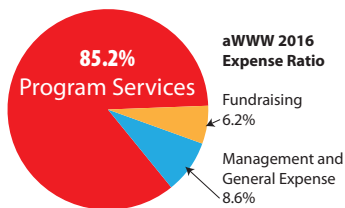

aWish with Wings

During 2017 a Wish with Wings was blessed to be the recipient of several community events, including The Greatest Gift Catalog Ever, Colonial Birdies for Charity, FWAPL Clay Shoot, Kendra Scott Gives Back, Hangman's House of Horrors, Pooh de Mayo, North Texas Giving Day, Chuggers Charity Golf Tournament, Jordan Greene Memorial and the Fort

Worth Magazine Dream Home. If your group or organization would like to host an event benefiting a Wish with Wings, please contact Lesley@awww.org.

a Wish with Wings is affiliated with the Association of Fundraising Professionals, the Association of Wish Granting Organizations, the Fort Worth

Chamber of Commerce, Fort Worth Hispanic Chamber of Commerce, Rotary Club of Fort Worth and Women Steering Business. If you would like to schedule a presentation or program, contact Lesley@awww.org.

2017 Wishes

28 Disney World	2 Hawaii
1 Disney Land	1 Galveston Beach
1 Disney Cruise	2 Stay-cations
1 Disney Aulani/Hawaii	4 Shopping sprees
	1 Car fixer upper

For our Annual reports, including a listing of our generous donors, please visit our website at awww.org.