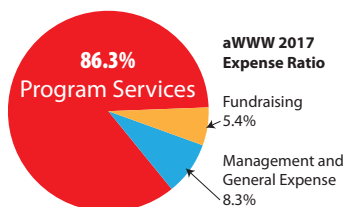

aWish with Wings

2018 was truly a MAGICAL year for a Wish with Wings! We were blessed to be the recipient of several community events, including The Greatest Gift Catalog Ever, Colonial Birdies for Charity, FWAPL Clay Shoot, Pooh deMayo, North Texas Giving Day, Chuggers Charity Golf Tournament, and the Fort Worth Magazine Dream Home. These events

raised vital support to benefit our mission. We love to partner with associations and organizations which help further our mission! These include the Association of Fundraising Professionals, the Association of Wish Granting Organizations, Fort Worth Chamber of Commerce, Fort Worth Hispanic

Chamber of Commerce, Rotary Club of Fort Worth and Women Steering Business.

Contact Lesley@awww.org to find out how you can create a fundraiser to support AWWW!